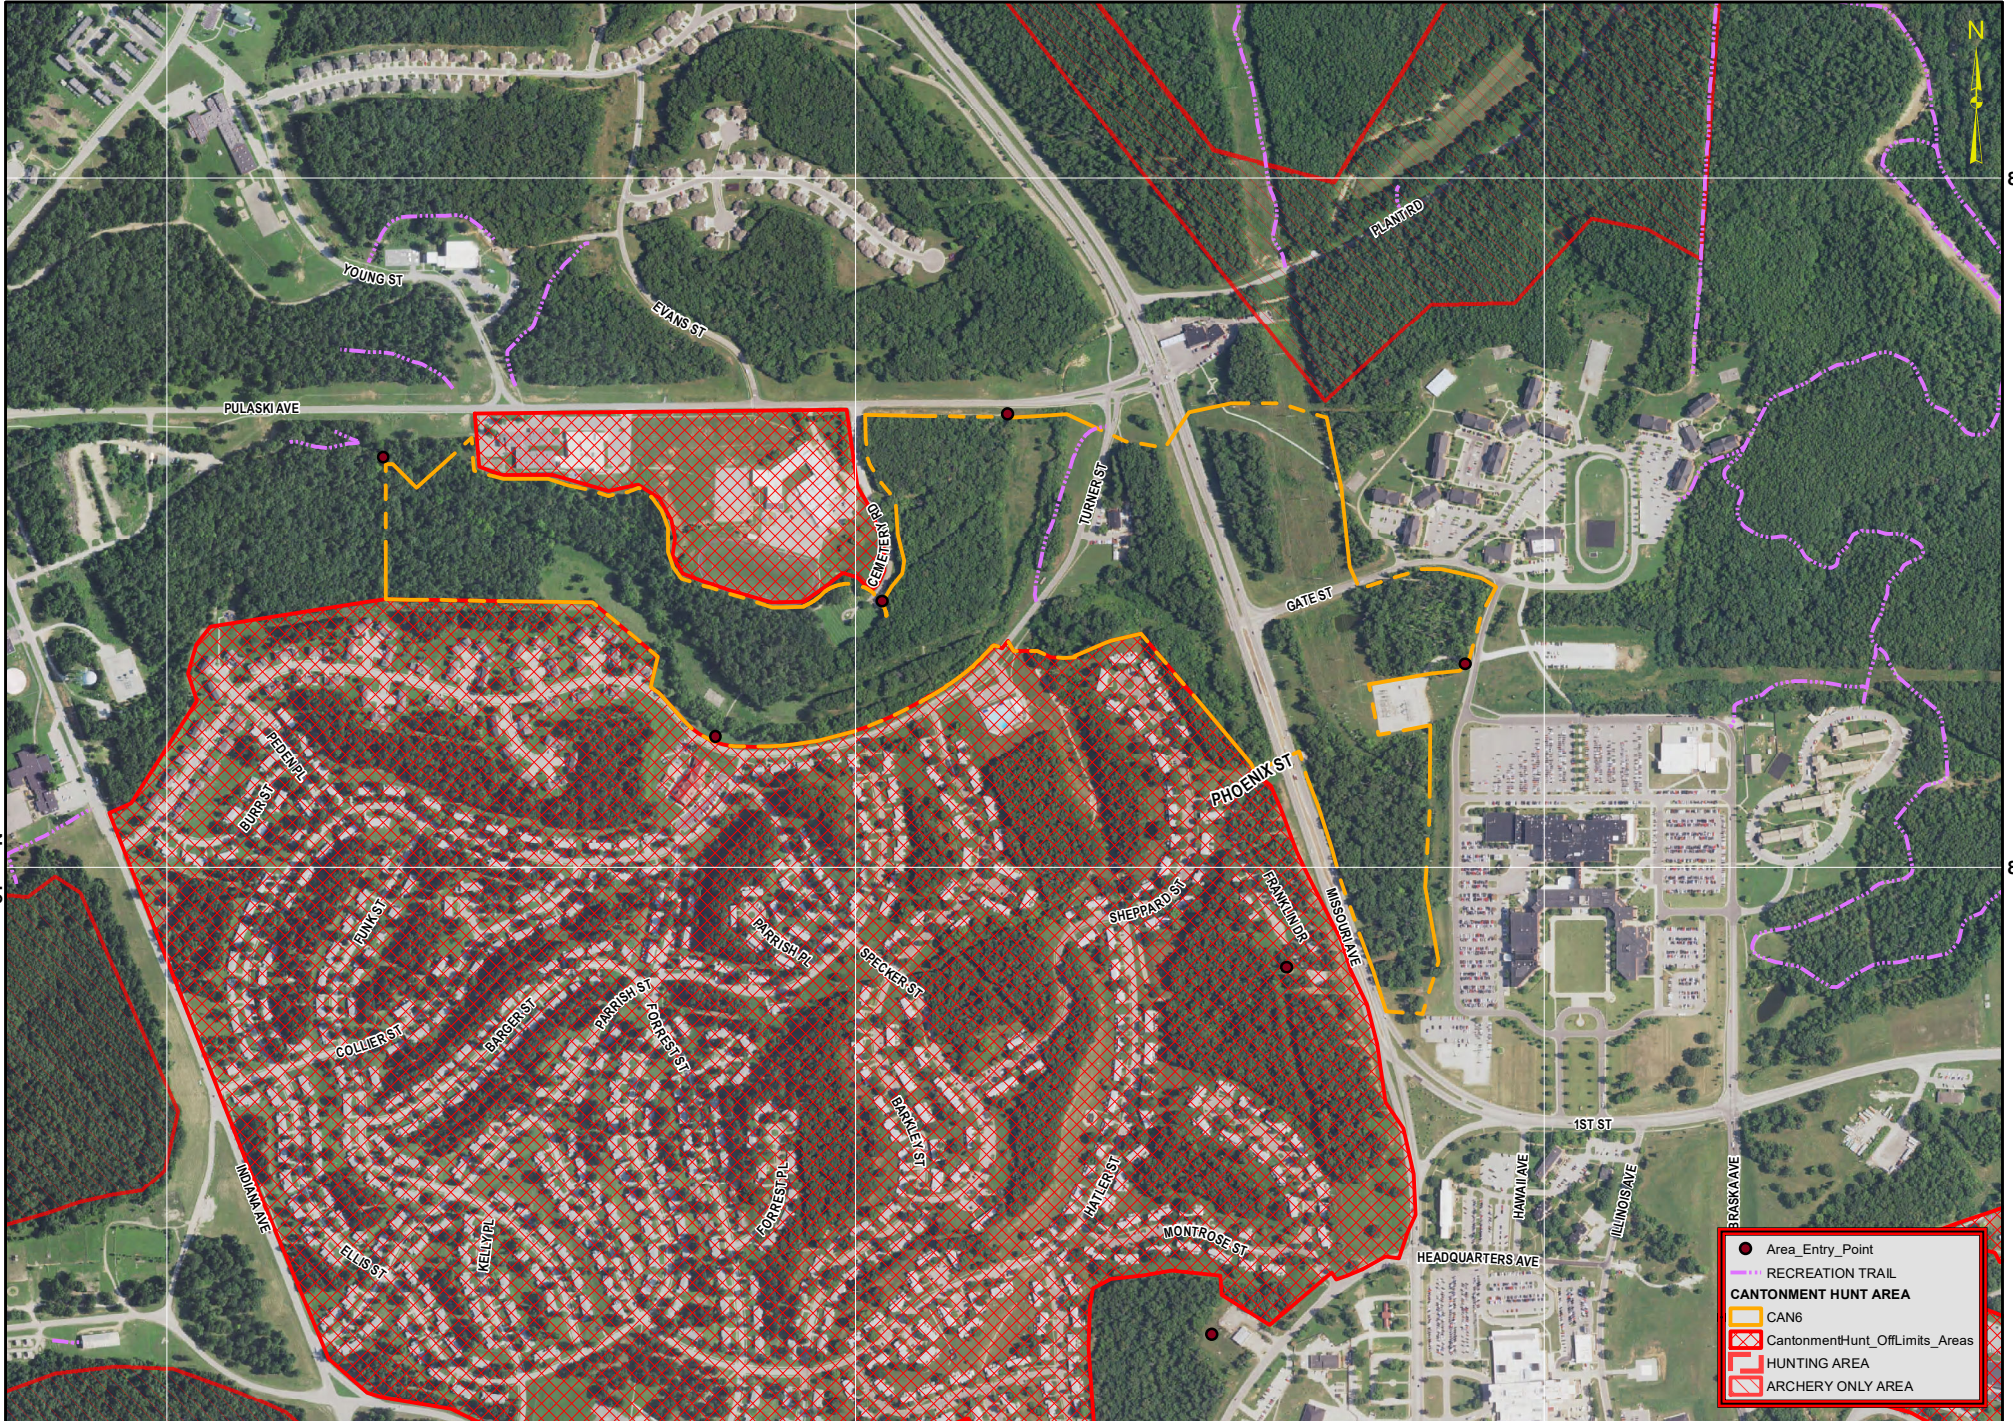

CANTONMENT HUNTING AREA 6: 162 ACRES

76

77

78

82

82

4181000m N

81

576000m E