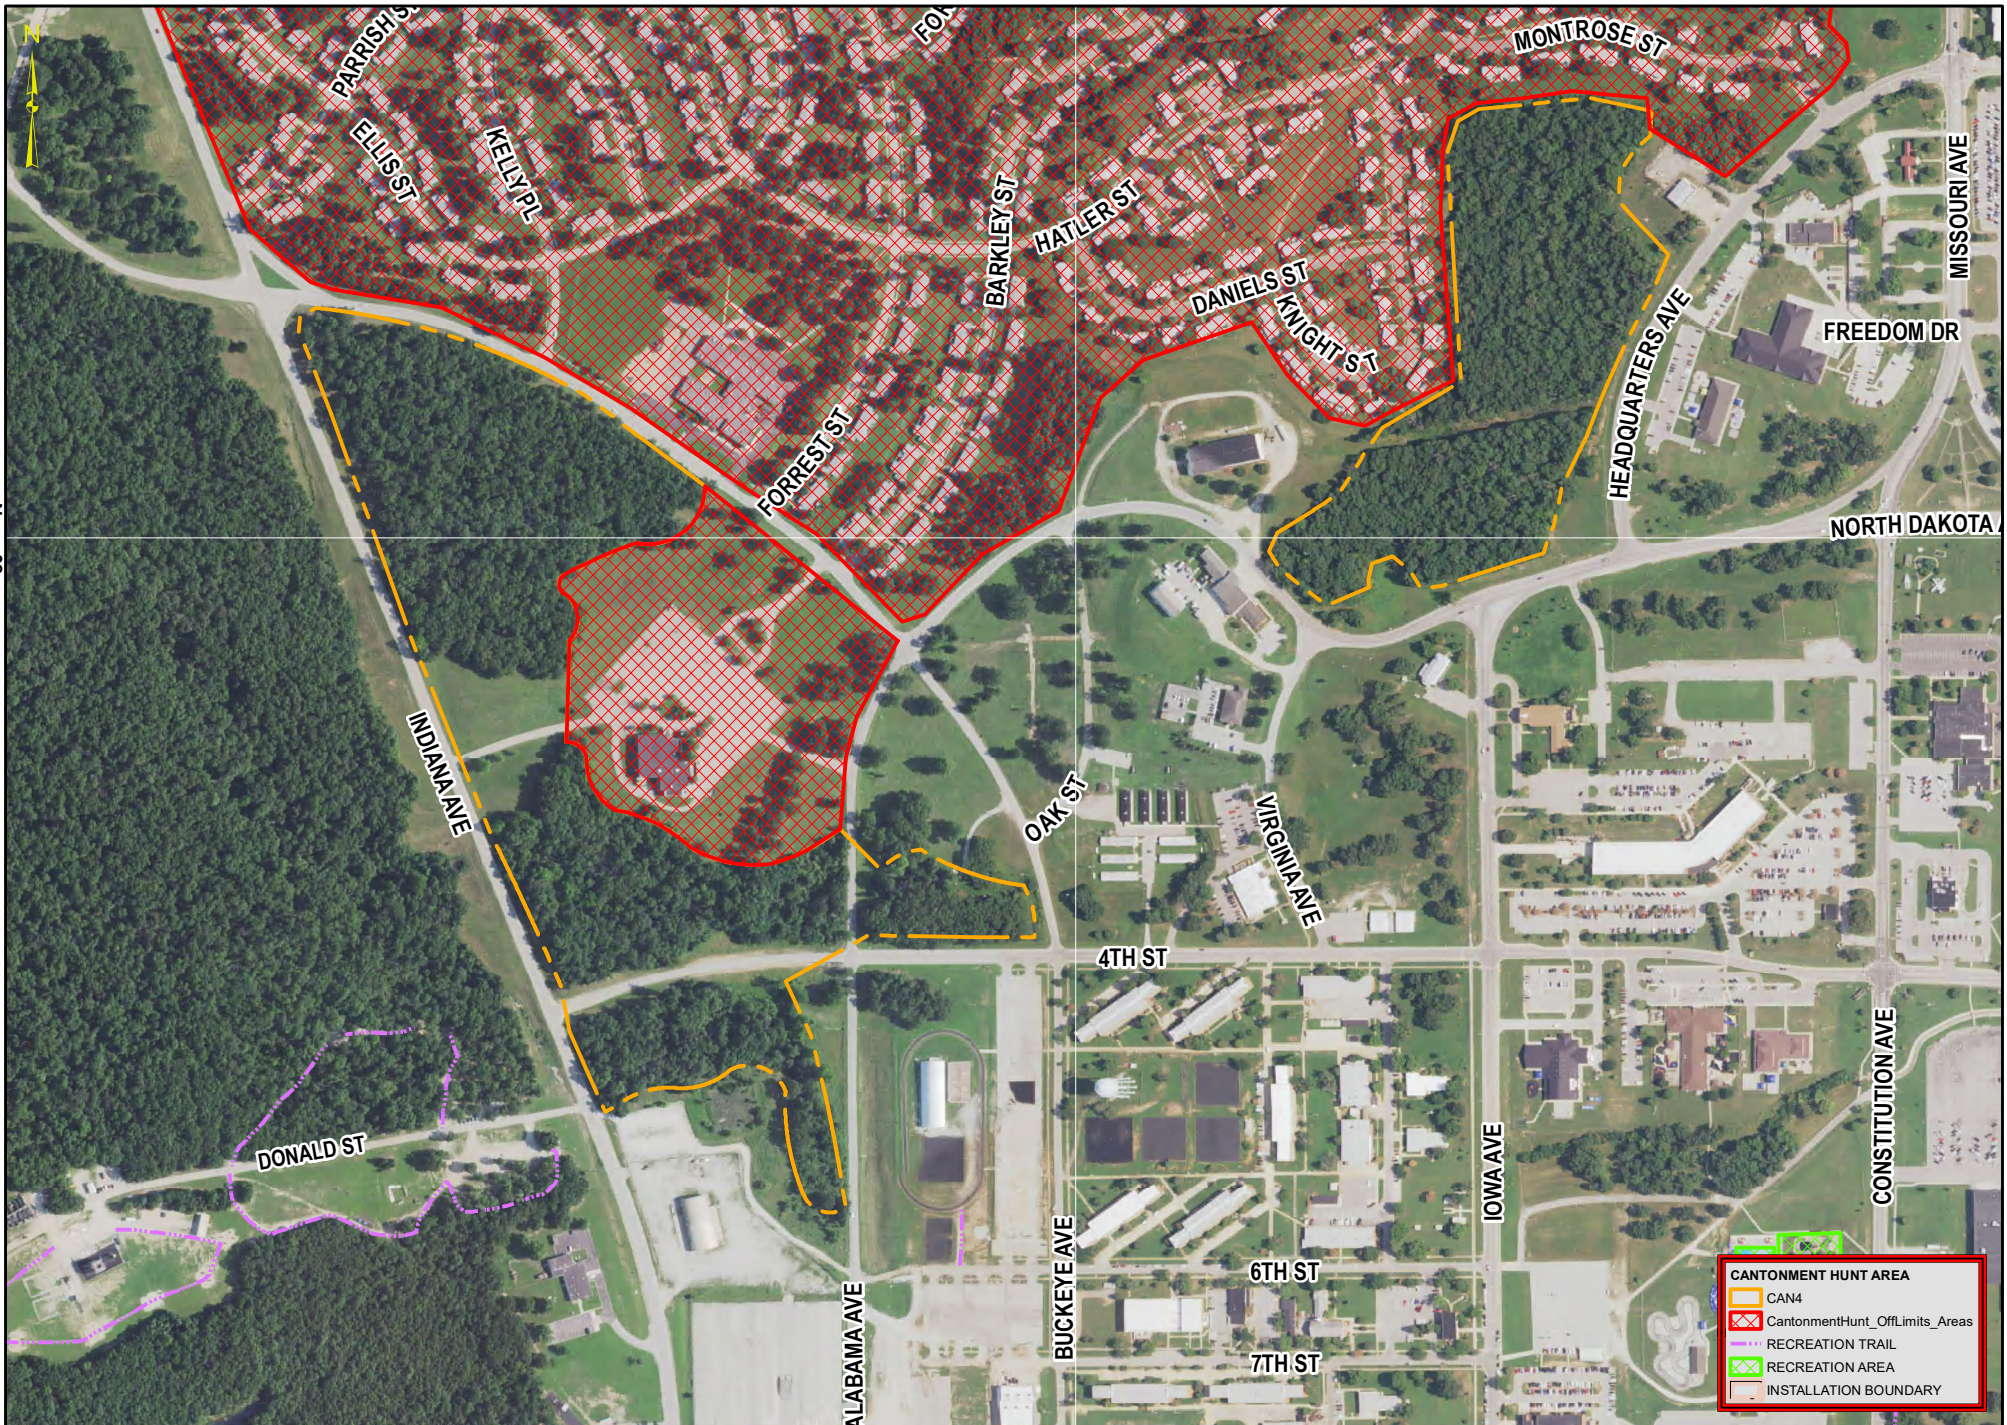

4180000m. N

4180

CANTONMENT HUNT AREA	
	CAN4
	CantonmentHunt_OffLimits_Areas
	RECREATION TRAIL
	RECREATION AREA
	INSTALLATION BOUNDARY

577000m. E