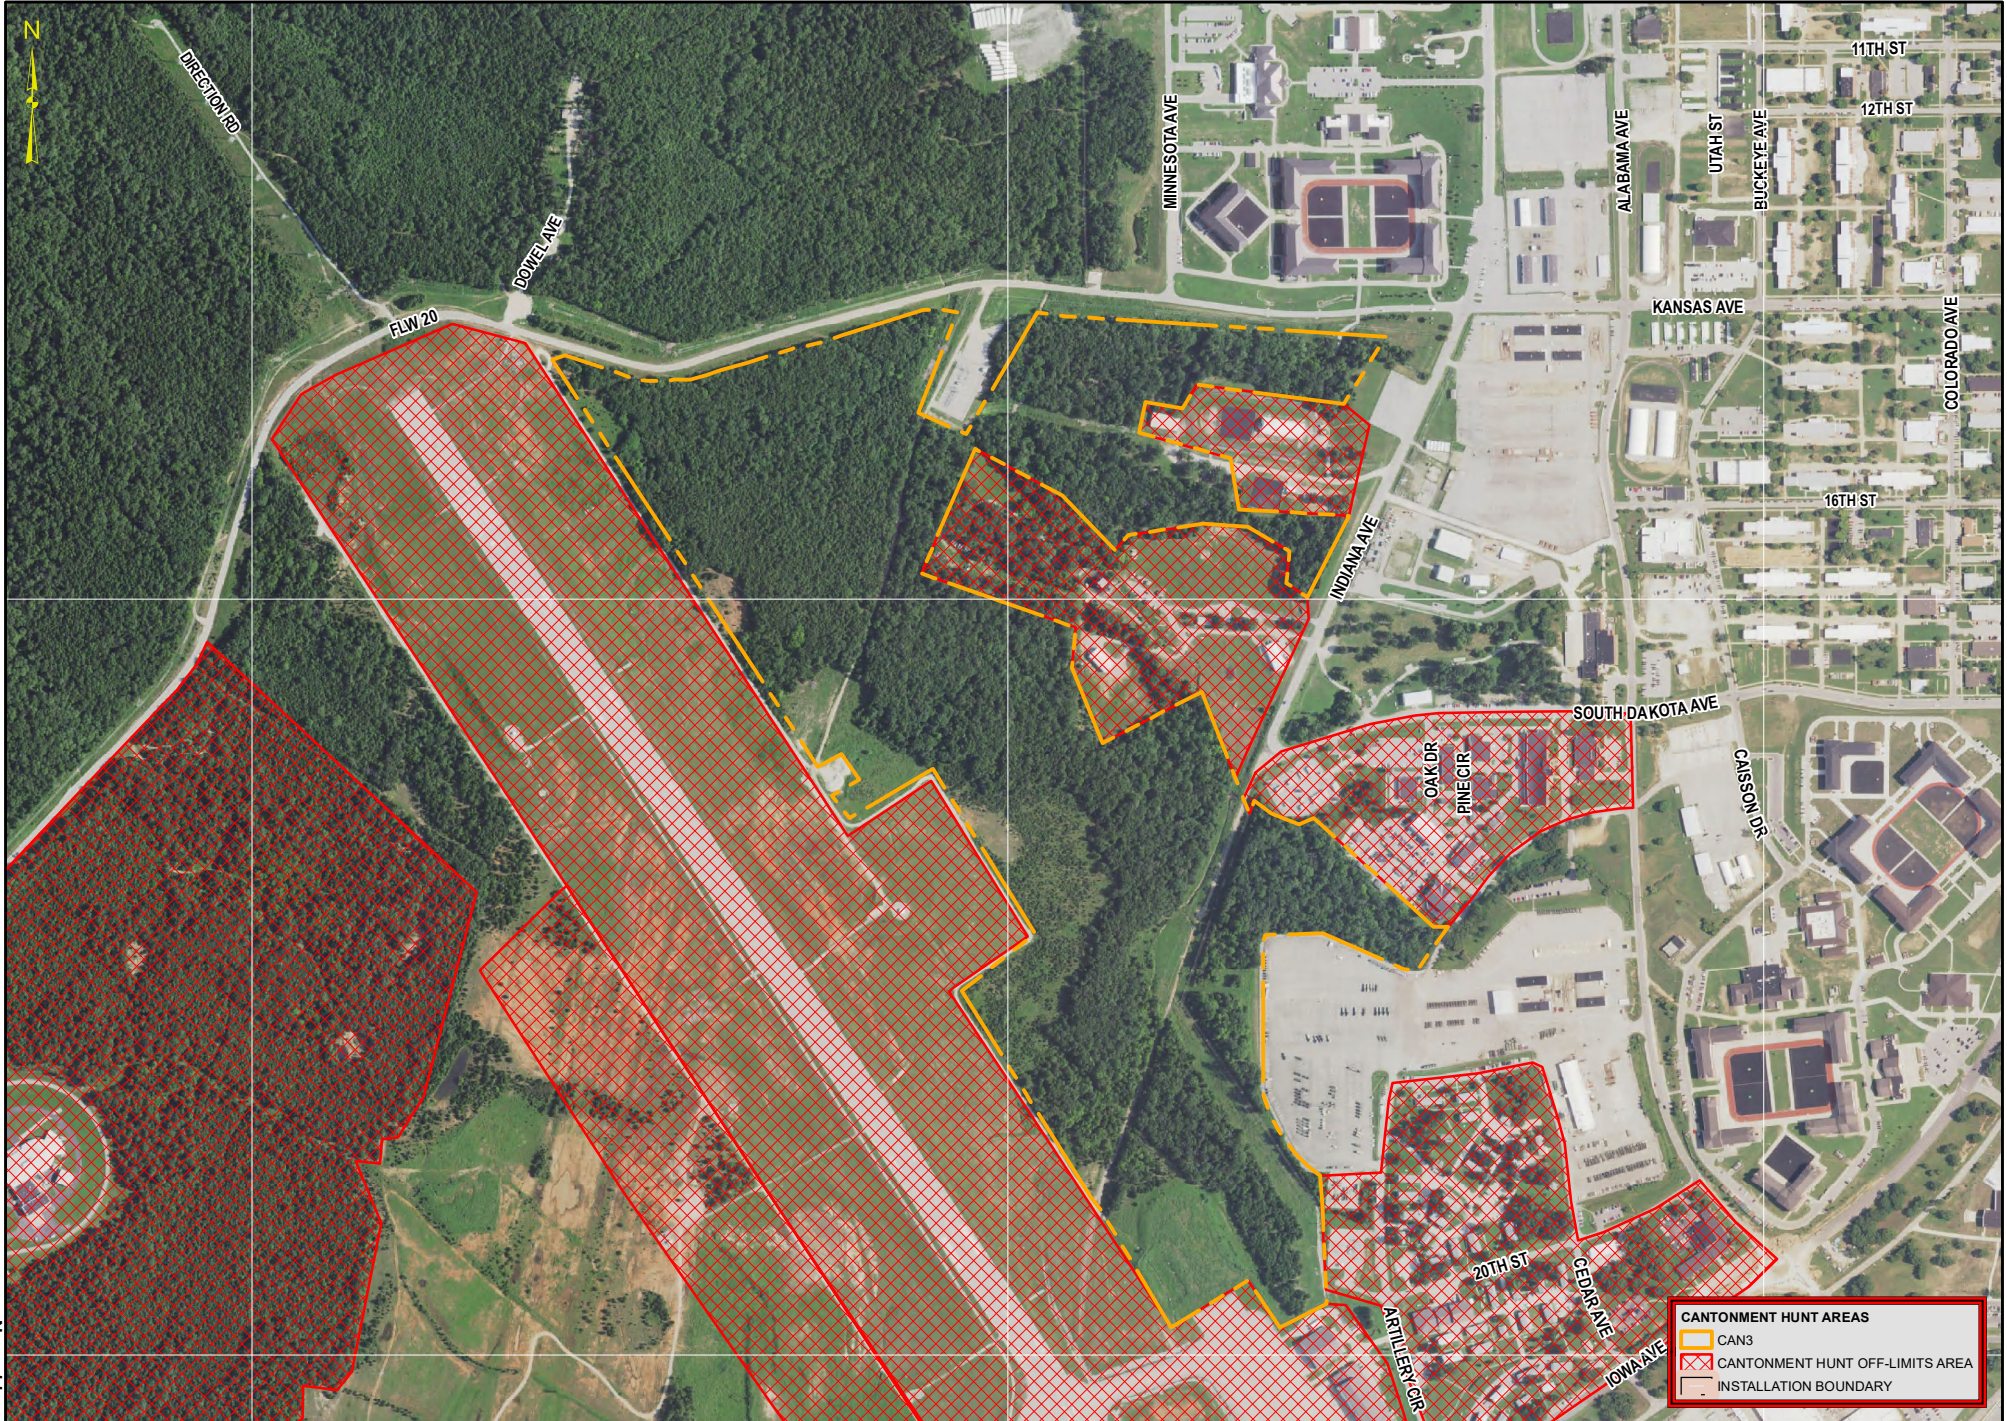

CANTONMENT HUNTING AREA 3: 153 ACRES

75

76

77

78

78

4177000m N

77

575000m E

CANTONMENT HUNT AREAS	
	CAN3
	CANTONMENT HUNT OFF-LIMITS AREA
	INSTALLATION BOUNDARY